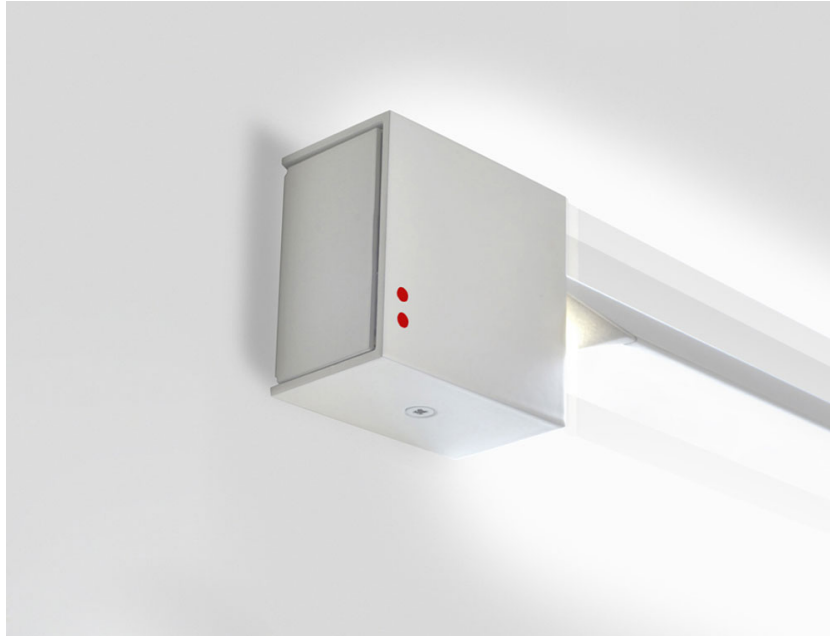

Pivot

F39G05A01

Vittorio Massimo

Fixture Type

Project Name

Dimensions

Description

Wall/ceiling lamp with white painted aluminium structure. Adjustable light fitting.

Voltage

24Vdc

Specs

DRY

Material

Aluminum

Light source

LED 1x70W-120°
3000K
7500 Cri >90