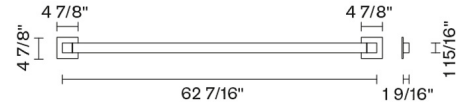

Pivot

F39G05A01

Vittorio Massimo

Fixture Type

Project Name

Dimensions

Description

Wall/ceiling lamp with white painted aluminium structure. Adjustable light fitting.