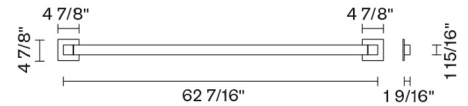

Description

Wall/ceiling lamp with anthracite painted aluminium structure. Adjustable light fitting.

Voltage

24Vdc

Specs

DRY

Material

Aluminum

Light source

LED 1x70W-120°
3000K
7500 Cri >90

Color

■ Anthracite

Notes

Available 120- 277Vac; Available 0-10V dimming
Compatible with Lutron 96W HiLume Premier L3D0 24V Constant Voltage PWM 0.1% and Soft on / FadeToBlack

Other colors available

Check online www.fabbian.us

Included accessories

LED

Not included accessories

System requires a remote driver.
Choose from ELV, 0-10V, or compatible Lutron drivers. Reference fabbian.us for current options.