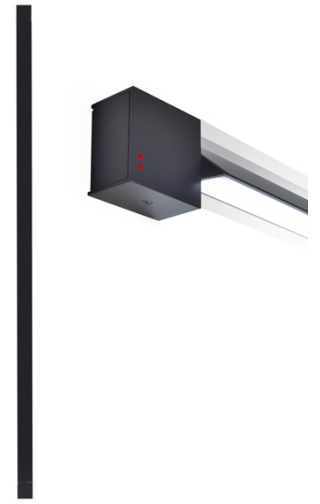

**Pivot**

**F39G05A21**

*Vittorio Massimo*

Fixture Type

Project Name

**Dimensions**

**Description**

Wall/ceiling lamp with anthracite painted aluminium structure. Adjustable light fitting.

**Voltage**

24Vdc

**Specs**

DRY

**Material**

Aluminum

**Light source**

LED 1x70W-120°  
3000K  
7500 Cri >90