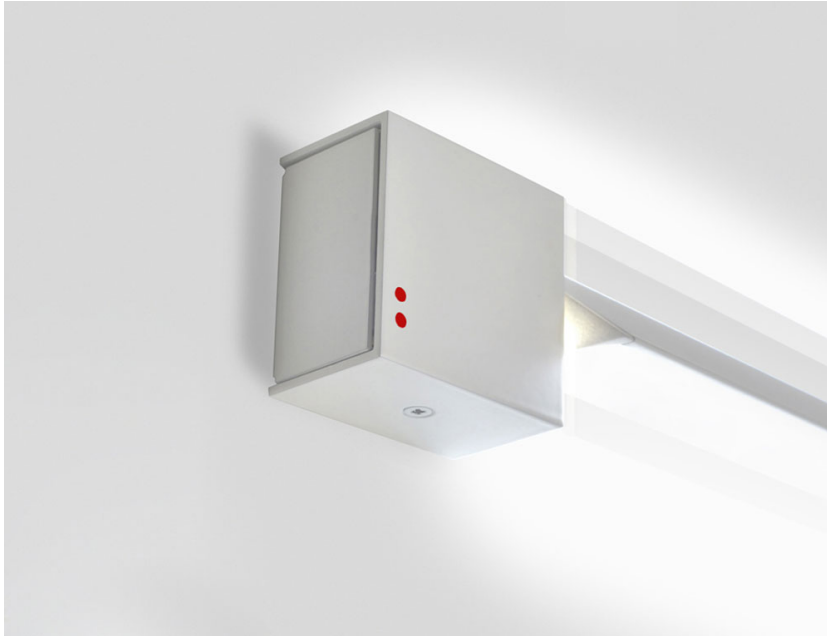

Pivot

F39G06A01

Vittorio Massimo

Fixture Type

Project Name

Dimensions

Description

Lampada da parete/soffitto con struttura in alluminio verniciato bianco. Corpo illuminante orientabile.

Voltage

24Vdc

Specs

DRY

Material

Aluminium

Light source

LED 1x70W-120°
2700K
7500lm Cri >90

Color

White

Notes

Available 120- 277Vac; Available 0-10V dimming
Compatible with Lutron 96W HiLume Premier L3D0 24V Constant Voltage PWM 0.1% and Soft on / FadeToBlack

Other colors available

Check online www.fabbian.us