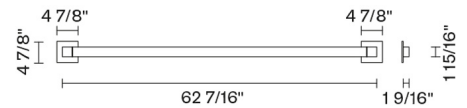

Gross weight: 4.1 lb
Volume: 0.77 ft³
Number of boxes:

Dimensions

Material

Aluminium

Color

■ Anthracite

Other colors available

Check online www.fabbian.us