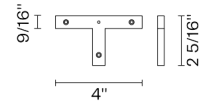

Pivot

F39Z03A76

Vittorio Massimo

Fixture Type

Project Name

Dimensions

Description

Mobile joint, without electrification and in anodized aluminium, for connection of 3 pendant lamps.

Weight Lamp

Net: 0 lb

Packaging

Gross weight: 0 lb

Volume: 0 ft³

Number of boxes:

Pivot F39

Other options