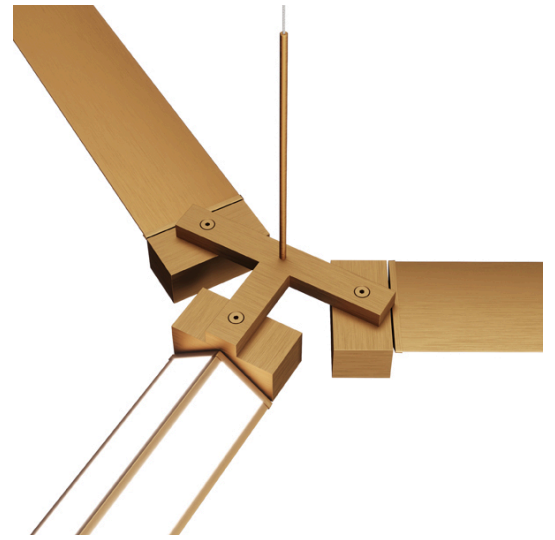

Pivot

F39Z03A76

Vittorio Massimo

Fixture Type

Project Name

Dimensions

Description

Mobile joint, without electrification and in anodized aluminium, for connection of 3 pendant lamps.

Voltage

Specs

Light source

Material

Aluminum

Color

■ Bronze

Notes