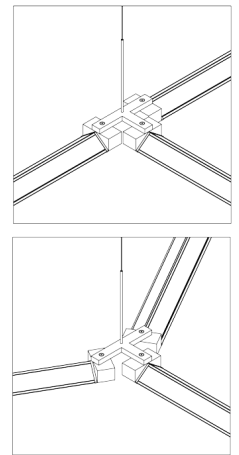

Pivot

F39Z03A76

Vittorio Massimo

Fixture Type

Project Name

Dimensions

Description

Mobile joint, without electrification and in anodized aluminium, for connection of 3 pendant lamps.

Weight Lamp

Net: 0 lb

Packaging

Gross weight: 0 lb

Volume: 0 ft³

Number of boxes:

Pivot F39

Other options