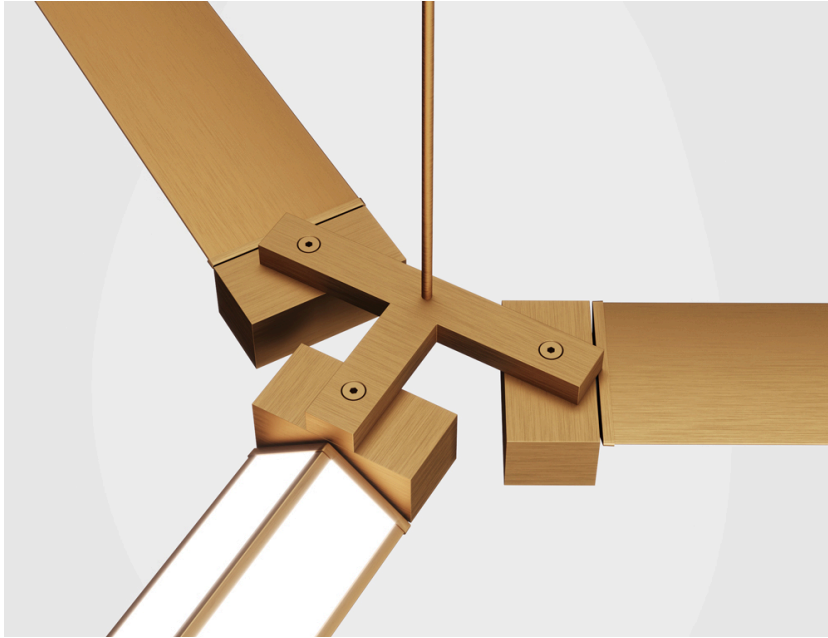

Pivot

F39Z03A76

Vittorio Massimo

Fixture Type

Project Name

Dimensions

Description

Mobile joint, without electrification and in anodized aluminium, for connection of 3 pendant lamps.

Voltage

Specs

Light source

Material

Aluminum

Color

■ Bronze

Notes