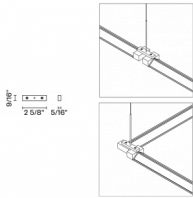

Pivot F39

Other options

code

electrification

technical info

F39 Z01 A 27
F39 Z01 A 76