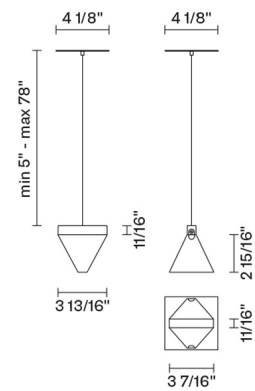

Dimensions

Material

Crystal - Aluminium

Color

Polished aluminium

Other colors available

Check online www.fabbian.us

In the same family

Table

Wall

Ceiling

Downlight