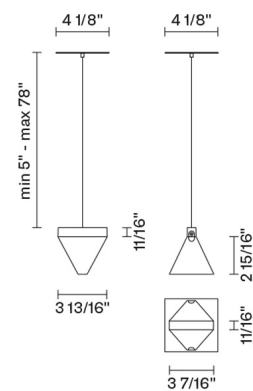

Dimensions

Material

Crystal - Aluminum

Color

■ Anthracite

Other colors available

Check online www.fabbian.us