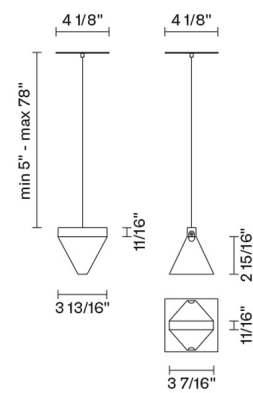

Dimensions

Material

Crystal - Aluminum

Color

Bronze

Other colors available

Check online www.fabbian.us

In the same family