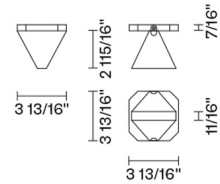

Tripla

F41E01A11

Desall - Devis Busato & Giulia Ciccarese

Fixture Type

Project Name

Dimensions

Description

Ceiling lamp with transparent crystal glass diffuser. Polished aluminium structure.