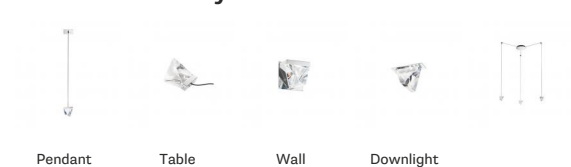

In the same family

Pendant

Table

Wall

Downlight