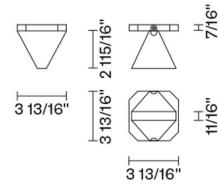

Tripla

F41E01A21

Desall - Devis Busato & Giulia Ciccarese

Fixture Type

Project Name

Dimensions

Description

Ceiling lamp with transparent crystal glass diffuser. Anthracite painted aluminium structure.