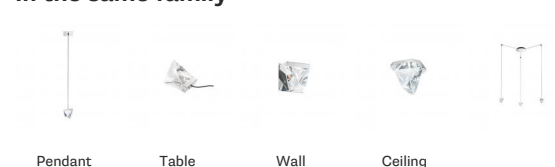

Tripla

F41F01RM11

Desall - Devis Busato & Giulia Ciccarese

Fixture Type

Project Name

Dimensions

RM

Description

Downlight with crystal diffuser. Structure in polished aluminium.

Voltage

120-277V (UNV)

Dimmable

ELV

Specs

DAMP

Material

Crystal - Aluminium

Light source

LED 1x4.3W-120°
3000K
540 Cri >80

Color

Polished aluminium

Other colors available

Check online www.fabbian.us

Notes

Included accessories

LED
Dimmable electronic driver
Housing

Product options

Use code F41-010V-ADD for
0-10V, UNV (120/277V)
dimming driver

In the same family

Pendant

Table

Wall

Ceiling