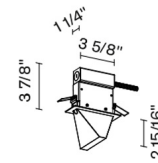

Tripla

F41F01RM21

Desall - Devis Busato & Giulia Ciccarese

Fixture Type

Project Name

Dimensions

RM

4 1/2"x1 3/8"