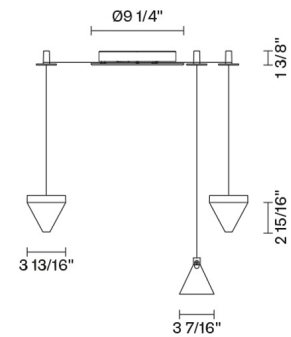

Dimensions

Material

Crystal - Aluminium

Color

Polished aluminium

Other colors available

Check online www.fabbian.us