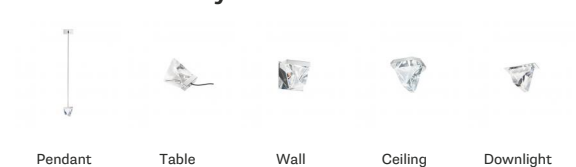

In the same family

Pendant

Table

Wall

Ceiling

Downlight