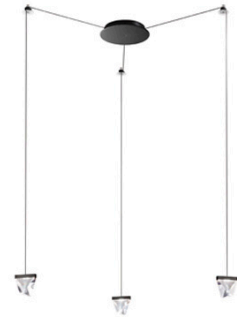

Tripla

F41G01A21

Desall - Devis Busato & Giulia Ciccarese

Fixture Type

Project Name

Dimensions

Description

Wall/ceiling system with transparent crystal diffuser. Anthracite painted aluminium structure.

Material

Crystal - Aluminum

Color

■ Anthracite

Other colors available

Check online www.fabbian.us

Notes

Included accessories