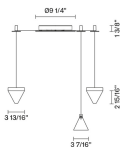

Tripla F41

Other options

	code	electrification	technical info
	F41 G01 A 11 F41 G01 A 26	LED 120V 3x4.3W-120° 3000K 1620 Cri >80	DRY