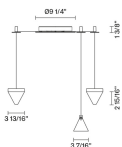

Tripla F41

Other options

	code	electrification	technical info
	F41 G01 A 11 F41 G01 A 26	LED 120V 3x4.3W-120° 3000K 1620 Cri >80	DRY