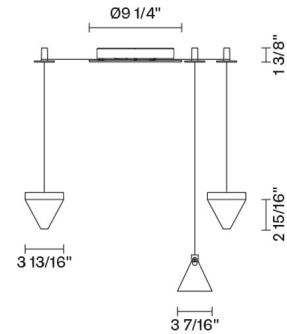

Tripla

F41G01A21

Desall - Devis Busato & Giulia Ciccarese

Fixture Type

Project Name

Dimensions

Description

Wall/ceiling system with transparent crystal diffuser. Anthracite painted aluminium structure.