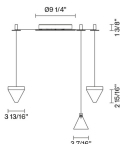

Tripla F41

Other options

	code	electrification	technical info
	F41 G01 A 11 F41 G01 A 26	LED 120V 3x4.3W-120° 3000K 1620 Cri >80	DRY