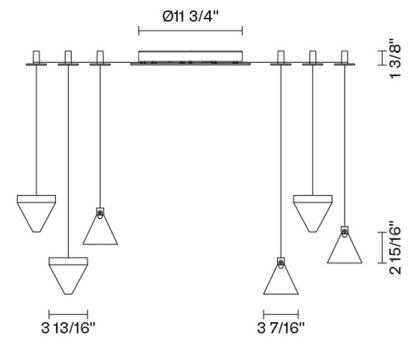

Tripla

F41G03A21

Desall - Devis Busato & Giulia Ciccarese

Fixture Type

Project Name

Dimensions

Description

Wall/ceiling system with transparent crystal diffuser. Anthracite painted aluminium structure.