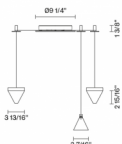

Tripla F41

Other options

	code	electrification	technical info
	F41 G01 A 11 F41 G01 A 26	LED 120V 6x4.3W-120° 3000K 1620 Cri >80	DRY