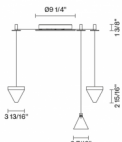

Tripla F41

Other options

	code	electrification	technical info
	F41 G01 A 11 F41 G01 A 26	LED 120V 6x4.3W-120° 3000K 1620 Cri >80	DRY