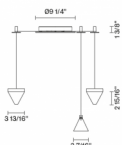

Tripla F41

Other options

	code	electrification	technical info
	F41 G01 A 11 F41 G01 A 26	LED 120V 6x4.3W-120° 3000K 1620 Cri >80	DRY