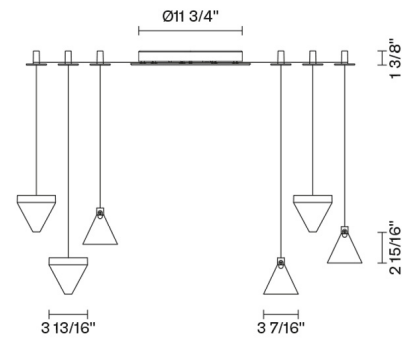

Tripla

F41G03A76

Desall - Devis Busato & Giulia Ciccarese

Fixture Type

Project Name

Dimensions

Description

Wall/ceiling system with transparent crystal diffuser. Bronze painted aluminium structure.