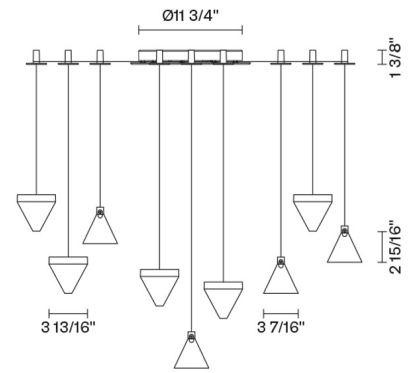

Tripla

F41G05A11

Desall - Devis Busato & Giulia Ciccarese

Fixture Type

Project Name

Description

Wall/ceiling system with transparent crystal diffuser. Polished aluminium structure.

Dimensions

Voltage

120V

Dimmable

0-10V

Specs

DRY

Material

Crystal - Aluminium