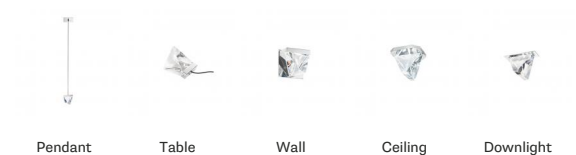

In the same family

Pendant

Table

Wall

Ceiling

Downlight