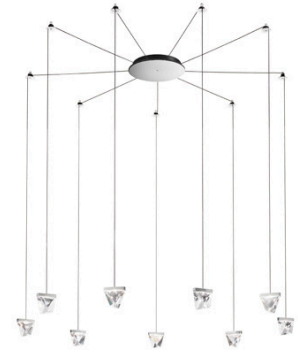

Tripla

F41G05A11

Desall - Devis Busato & Giulia Ciccarese

Fixture Type

Project Name

Description

Wall/ceiling system with transparent crystal diffuser. Polished aluminium structure.

Dimensions

Voltage

120V

Dimmable

0-10V

Specs

DRY

Material

Crystal - Aluminium

Light source

LED 9x4.3W-120°
3000K
3240 Cri >80

Color

Polished aluminium

Other colors available

Check online www.fabbian.us

Notes

Included accessories

LED
Dimmable electronic driver

In the same family

Pendant

Table

Wall

Ceiling

Downlight

Tripla F41