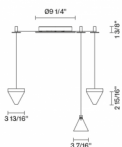

Tripla F41

Other options

	code	electrification	technical info
	F41 G01 A 11 F41 G01 A 26	LED 120V 9x4.3W-120° 3000K 1620 Cri >80