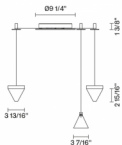

Tripla F41

Other options

	code	electrification	technical info
	F41 G01 A 11 F41 G01 A 26	LED 120V 9x4.3W-120° 3000K 1620 Cri >80