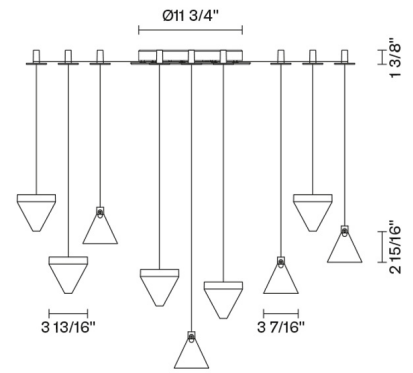

Tripla

F41G05A21

Desall - Devis Busato & Giulia Ciccarese

Fixture Type

Project Name

Dimensions

Description

Wall/ceiling system with transparent crystal diffuser. Anthracite painted aluminium structure.

Voltage

120V

Dimmable

0-10V

Specs

DRY

Light source

LED 9x4.3W-120°
3000K
3240 Cri >80