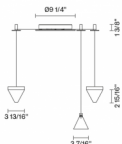

Tripla F41

Other options

	code	electrification	technical info
	F41 G01 A 11 F41 G01 A 26	LED 120V 9x4.3W-120° 3000K 1620 Cri >80