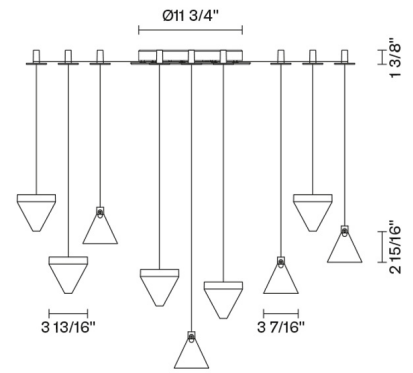

Tripla

F41G05A76

Desall - Devis Busato & Giulia Ciccarese

Fixture Type

Project Name

Dimensions

Description

Wall/ceiling system with transparent crystal diffuser. Bronze painted aluminium structure.

Voltage

120V

Dimmable

0-10V

Specs

DRY

Light source

LED 9x4.3W-120°
3000K
3240 Cri >80