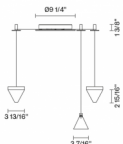

Tripla F41

Other options

	code	electrification	technical info
	F41 G01 A 11 F41 G01 A 26	LED 120V 9x4.3W-120° 3000K 1620 Cri >80	DRY