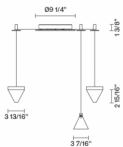

Tripla F41

Other options

	code	electrification	technical info
	F41 G01 A 11 F41 G01 A 26	LED 120V 9x4.3W-120° 3000K 1620 Cri >80	DRY