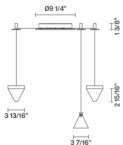

Tripla F41

Other options

	code	electrification	technical info
	F41 G01 A 11 F41 G01 A 26	LED 120V 9x4.3W-120° 3000K 1620 Cri >80	DRY