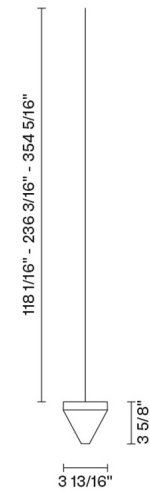

Dimensions

Material

Crystal - Aluminum

Color

Polished aluminium

Other colors available

Check online www.fabbian.us

In the same family