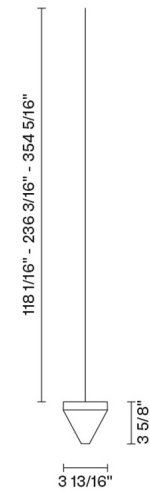

Dimensions

Material

Crystal - Aluminum

Color

■ Anthracite

Other colors available

Check online www.fabbian.us

In the same family