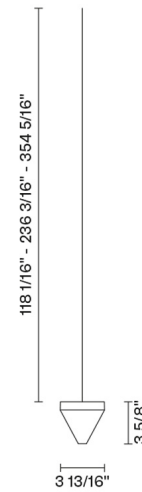

Tripla

F41L01A76

Desall - Devis Busato & Giulia Ciccarese

Fixture Type

Project Name

Dimensions

Description

Pendant fitting with transparent crystal diffuser. Bronze painted aluminium structure.

Voltage

120V

Dimmable

TRIAC

Specs

WET

Material

Crystal - Aluminum

Light source

LED 1x4.3W-120°
3000K
540 Cri >80

Color

■ Bronze

Other colors available

Check online www.fabbian.us

Notes

1..10V dimming available with additional kit - Product code: A55120