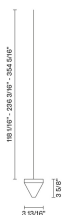

## Dimensions

**Material**  
Crystal - Aluminum

## In the same family

Table

Wall

Ceiling

Downlight

# Tripla F41

Other options

	code	electrification	technical info
	<b>F41 L01 A 11</b>	LED 120V 1x4.3W-120° 3000K 540 Cri >80	 WET
	<b>F41 L02 A 11</b>	LED 120V 1x4.3W-120° 3000K 540 Cri >80	 WET
	<b>F41 L03 A 11</b>	LED 120V 1x4.3W-120° 3000K 540 Cri >80	 WET
	<b>F41 L01 A 21</b>	LED 120V 1x4.3W-120° 3000K 540 Cri >80	 WET
	<b>F41 L02 A 21</b>	LED 120V 1x4.3W-120° 3000K 540 Cri >80	 WET
	<b>F41 L03 A 21</b>	LED 120V 1x4.3W-120° 3000K 540 Cri >80	 WET
	<b>F41 L01 A 76</b>	LED 120V 1x4.3W-120° 3000K 540 Cri >80	 WET
	<b>F41 L02 A 76</b>	LED 120V 1x4.3W-120° 3000K 540 Cri >80	 WET