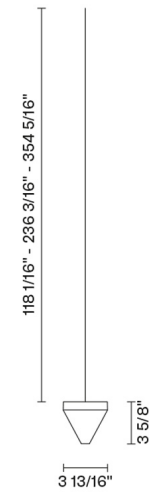

## Light source

LED 1x4.3W-120°  
3000K  
540 CRI >80

## Dimensions

**Material**  
Crystal - Aluminum