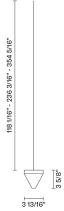

## Dimensions

**Material**  
Crystal - Aluminum

## In the same family

Table

Wall

Ceiling

Downlight

# Tripla F41

Other options

	code	electrification	technical info
	<b>F41 L01 A 11</b>	LED 120V 1x4.3W-120° 3000K 540 Cri >80	 WET
	<b>F41 L02 A 11</b>	LED 120V 1x4.3W-120° 3000K 540 Cri >80	 WET
	<b>F41 L03 A 11</b>	LED 120V 1x4.3W-120° 3000K 540 Cri >80	 WET
	<b>F41 L01 A 21</b>	LED 120V 1x4.3W-120° 3000K 540 Cri >80	 WET
	<b>F41 L02 A 21</b>	LED 120V 1x4.3W-120° 3000K 540 Cri >80	 WET
	<b>F41 L03 A 21</b>	LED 120V 1x4.3W-120° 3000K 540 Cri >80	 WET
	<b>F41 L01 A 76</b>	LED 120V 1x4.3W-120° 3000K 540 Cri >80	 WET
	<b>F41 L02 A 76</b>	LED 120V 1x4.3W-120° 3000K 540 Cri >80	 WET