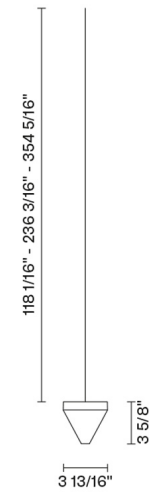

## Light source

LED 1x4.3W-120°  
3000K  
540 CRI >80

## Dimensions