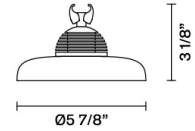

Net: 0.95 lb

Packaging

Gross weight: 1.3 lb
Volume: 0.14 ft³
Number of boxes: 1

Dimensions

Freeline F44

Other options

	code	electrification	technical info
 	F44 L01 02	LED 24Vdc 1x8W-10° 3000K 934lm Cri >90	  
	F44 L03 02	LED 24Vdc 1x8W-10° 2700K 934lm Cri >90	  
	F44 L02 02	LED 24Vdc 1x8W-10° 3000K 934lm Cri >90	  
 	F44 L11 02	LED 24Vdc 1x8W-120° 3000K 934lm Cri >90	  
	F44 L13 02	LED 24Vdc 1x8W-120° 2700K 934lm Cri >90	  
	F44 L04 02	LED 24Vdc 1x8W-10° 2700K 934lm Cri >90	  
 	F44 L21 02	LED 24Vdc 1x8W-120° 3000K 934lm Cri >90	  
	F44 L23 02	LED 24Vdc 1x8W-120° 2700K 934lm Cri >90	  
	F44 L14 02	LED 24Vdc 1x8W-120° 2700K 934lm Cri >90	  