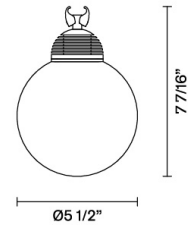

**Freeline**  
**F44L24A02**

*Flynn Talbot*

Fixture Type  
Project Name

**Dimensions**

**Description**

White glazed blown-glass globe with electrification on mains voltage for LEDs.

**Voltage**  
24Vdc

**Dimmable**  
0-10V

**Weight Lamp**  
Net: 1.46 lb

**Packaging**  
Gross weight: 1.84 lb  
Volume: 0.28 ft<sup>3</sup>  
Number of boxes: 1