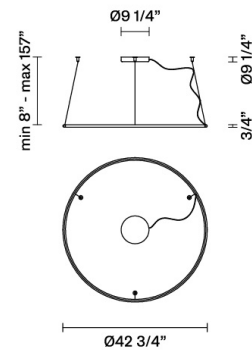

Olympic F45A03A01

Lorenzo Truant

Fixture Type
Project Name

Description

Pendant lamp with white painted aluminium structure and plastic material diffuser.

Dimensions

Voltage
120V/24V

Specs

DRY

Light source

LED 1x76W-120°
3000K (2700K delivered)
8250lm (4125 delivered lumens) Cri >90

Material

Aluminum - Plastic

Color

White

Notes