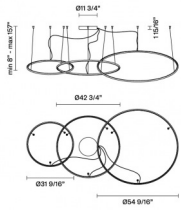

F45 A11 A 01
F45 A11 A 76

LED 120V/24V
1x230W-120°
3000K (2700K delivered)
24850lm (12425 delivered lumens) Cri >90
0-10V Dimming

F45 A12 A 01
F45 A12 A 76

LED 120V/24V
1x230W-120°
2700K (2400K delivered)
24850lm (12425 delivered lumens) Cri >90
0-10V Dimming