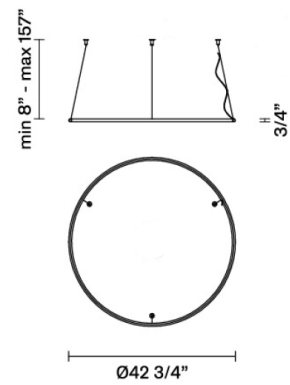

Olympic F45A03V76

Lorenzo Truant

Fixture Type
Project Name

Dimensions

Description

-43" Diameter pendant lamp with bronze finished aluminium structure and white diffuser.
Ring Only Component Number (No Canopy). Requires Driver / Canopy.

Voltage

Remote
Driver

Dimmable

0-10V

Specs

DRY

Material

Aluminum - Plastic