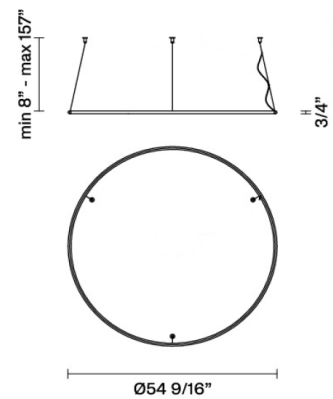

Dimensions

Notes

Compatible with Lutron 96W HiLume Premier L3D0 24V Constant Voltage PWM 0.1% and Soft on / FadeToBlack

Reference www.fabbian.us for drivers,connectors, and other system options.

Material

Aluminum - Plastic

Color

■ Bronze