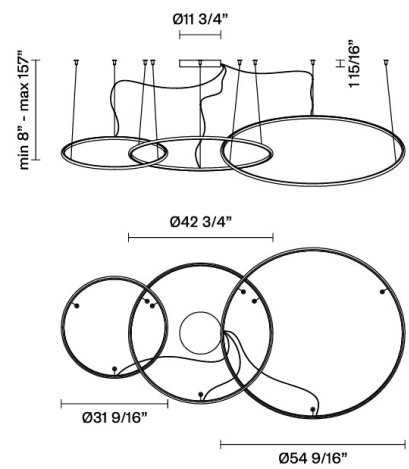

**Olympic**  
**F45A11A01**

Lorenzo Truant

Fixture Type  
Project Name

**Description**

Composition with the three pendants with white painted aluminium structure and plastic material diffuser.

**Voltage**  
120V/24V

**Dimmable**  
0-10V

**Specs**  
 **DRY**

**Light source**

LED 1x230W-120°  
3000K (2700K delivered)  
24850lm (12425 delivered lumens) Cri >90  
0-10V Dimming

**Notes**

Composition with the three suspensions  
277V Available

**Included accessories**

LED  
0-10V Dimmable electronic driver

**Dimensions**

**Material**

Aluminum - Plastic

**Color**

White

**Other colors available**