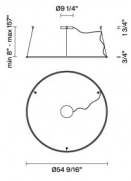

F45 A05 A 01
F45 A05 A 76

LED 120V/24V
x98W-120°
3000K (2700K delivered)
10600lm (5300 delivered lumens) Cri >90
0-10V Dimming

F45 A06 A 01
F45 A06 A 76

LED 120V/24V
1x98W-120°
2700K (2400K delivered)
10600lm (5300 delivered lumens) Cri >90
0-10V Dimming

F45 A11 A 01
F45 A11 A 76

LED 120V/24V
x230W-120°
3000K (2700K delivered)
24850lm (12425 delivered lumens) Cri >90
0-10V Dimming