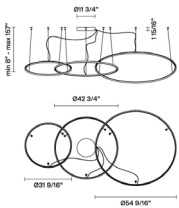

F45 A12 A 01
F45 A12 A 76

LED 120V/24V
1x230W-120°
2700K (2400K delivered)
24850lm (12425 delivered lumens) Cri >90
0-10V Dimming