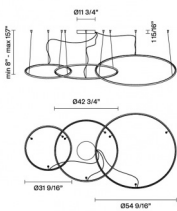

F45A31 A 01

Replaces Model F45A11 A 01

White

LED UNV 120V-277V/24V

F45A31 A 76

Replaces Model F45A11 A 76

Bronze

x196W-120°
2700K delivered
18495 delivered lumens Cri 90+
0-10V Dimming

F45A65 A 01

White

LED UNV 120V-277V/24V

F45A65 A 76

Bronze

x196W-120°
3200K delivered
18495 delivered lumens Cri 90+
0-10V Dimming

F45A45 A 01

White

LED UNV 120V-277V/24V

F45A45 A 76

Bronze

x196W-120°
3700K delivered
18495 delivered lumens Cri 90+
0-10V Dimming