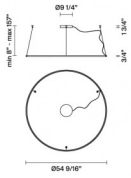

54 1/2"

code

color

electrification

technical info

F45A25 A 01

Replaces Model F45A05 A 01

White

LED 120V/24V

F45A25 A 76

Replaces Model F45A05 A 76

Bronze

x83W-120°
2700K delivered
7900 delivered lumens Cri 90+
0-10V Dimming

F45A64 A 01

White

LED 120V/24V

F45A64 A 76

Bronze

1x83W-120°
3200K delivered
7900 delivered lumens Cri 90+
0-10V Dimming

F45A44 A 01

White

LED 120V/24V

F45A44 A 76

Bronze

1x83W-120°
3700K delivered
7900 delivered lumens Cri 90+
0-10V Dimming