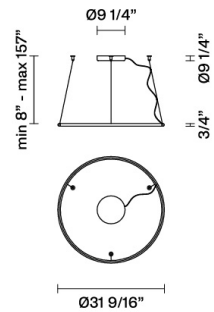

Olympic F45A21A01

Lorenzo Truant

Fixture Type
Project Name

Description

Pendant lamp with white painted aluminium structure and plastic material diffuser.

Dimensions

Voltage

120V/24V

Specs

DRY

Material

Aluminum - Plastic

Light source

LED 1x48W-120°
2700K delivered
4475 delivered lumens Cri 90+

Color

White