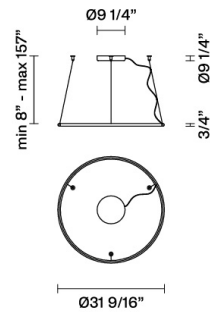

Olympic
F45A21A76

Lorenzo Truant

Fixture Type
Project Name

Description

Pendant lamp with bronze anodised aluminium structure and plastic material diffuser.

Dimensions

Voltage
120V/24V

Dimmable
0-10V

Specs
 **DRY**

Material
Aluminium - Plastic

Light source

LED 1x48W-120°
2700K delivered
4475 delivered lumens Cri 90+

Color
 Bronze

Notes

Replaces Model F45A01 A 76
277V, 0-10V Available

Other colors available
Check online www.fabbian.us