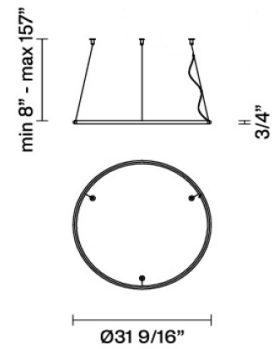

### Dimensions

### Description

31" Diameter pendant lamp with white painted aluminium structure and diffuser.  
**Ring Only Component Number (No Canopy). Requires Driver / Canopy.**