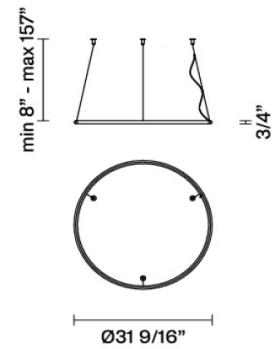

Olympic F45A21V76

Lorenzo Truant

Fixture Type
Project Name

Dimensions

Description

31" Diameter pendant lamp with bronze finish aluminium structure and white diffuser.
Ring Only Component Number (No Canopy). Requires Driver / Canopy.

Voltage

Remote
Drive

Dimmable
0-10V

Specs

DRY

Material

Aluminum - Plastic

Light source