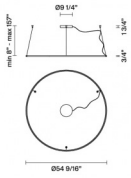

54 1/2"

code

color

electrification

technical info

F45A25 A 01

Replaces Model F45A05 A 01

White

LED 120V/24V

F45A25 A 76

Replaces Model F45A05 A 76

Bronze

x83W-120°
2700K delivered
7900 delivered lumens Cri 90+
0-10V Dimming

F45A64 A 01

F45A64 A 76

White

Bronze

LED 120V/24V

1x83W-120°

3200K delivered
7900 delivered lumens Cri 90+
0-10V Dimming

F45A44 A 01

F45A44 A 76

White

Bronze

LED 120V/24V

1x83W-120°

3700K delivered
7900 delivered lumens Cri 90+
0-10V Dimming