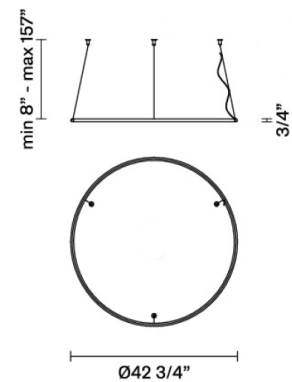

Olympic F45A23V01

Lorenzo Truant

Fixture Type
Project Name

Dimensions

Description

-43" Diameter pendant lamp with white painted aluminium structure and diffuser.
Ring Only Component Number (No Canopy). Requires Driver / Canopy.

Voltage

Remote
Driver

Dimmable

0-10V

Specs

DRY

Material

Aluminum - Plastic