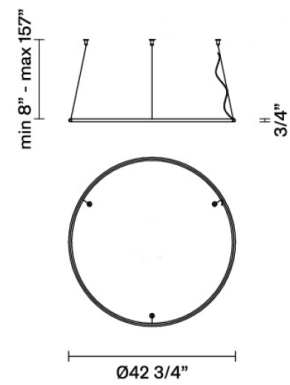

Olympic F45A23V76

Lorenzo Truant

Fixture Type
Project Name

Dimensions

Description

-43" Diameter pendant lamp with bronze finished aluminium structure and white diffuser.
Ring Only Component Number (No Canopy). Requires Driver / Canopy.

Voltage

Remote
Driver

Dimmable

0-10V

Specs

DRY

Material

Aluminum - Plastic