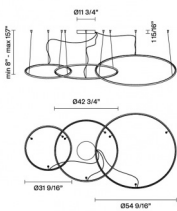

F45A31 A 01

Replaces Model F45A11 A 01

White

LED UNV 120V-277V/24V

F45A31 A 76

Replaces Model F45A11 A 76

Bronze

x196W-120°
2700K delivered
18495 delivered lumens Cri 90+
0-10V Dimming

F45A65 A 01

F45A65 A 76

White

Bronze

LED UNV 120V-277V/24V

x196W-120°

3200K delivered
18495 delivered lumens Cri 90+
0-10V Dimming

F45A45 A 01

F45A45 A 76

White

Bronze

LED UNV 120V-277V/24V

x196W-120°

3700K delivered
18495 delivered lumens Cri 90+
0-10V Dimming