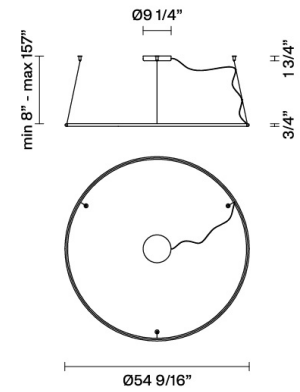

Olympic
F45A25A76

Lorenzo Truant

Fixture Type
Project Name

Description

Pendant lamp with bronze anodised aluminium structure and plastic material diffuser.

Dimensions

Voltage
120V/24V

Dimmable
0-10V

Specs
 **DRY**

Material
Aluminium - Plastic

Light source

LED 1x83W-120°
2700K delivered
7900 delivered lumens Cri 90+

Color
 Bronze

Notes

Replaces Model F45A05 A 76
277V, 0-10V Dimming available

Other colors available
Check online www.fabbian.us