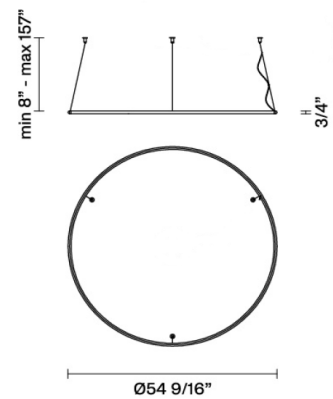

Dimensions

Material

Aluminum - Plastic

Color

☐ White

Notes

Replaces Model F45A05V 01

Compatible with Lutron 96W HiLume Premier L3D0 24V Constant Voltage PWM 0.1% and Soft on / FadeToBlack

Reference www.fabbian.us for drivers,connectors, and other system options.