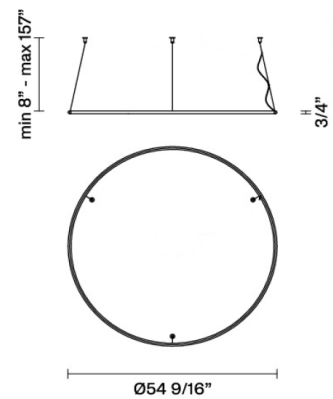

Dimensions

Notes

Replaces Model F45A05V 76

Compatible with Lutron 96W HiLume Premier L3D0 24V Constant Voltage PWM 0.1% and Soft on / FadeToBlack

Reference www.fabbian.us for drivers,connectors, and other system options.

Material

Aluminum - Plastic

Color

■ Bronze