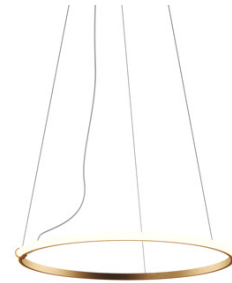

Olympic F45A27A76

Lorenzo Truant

Fixture Type
Project Name

Description

Pendant lamp with bronze anodised aluminium structure and plastic material diffuser.

Voltage
120V/24V

Dimmable
0-10V

Specs
 **DRY**

Light source

LED 1x36W-120°
2700K delivered
3260 delivered lumens Cri 90+

Notes

Replaces Model F45A07 A 76
277V, 0-10V Dimming available

Included accessories

LED
0-10V Dimmable electronic driver

Weight Lamp

Net: 0 lb

Packaging

Gross weight: 0 lb
Volume: 0 ft³
Number of boxes:

Dimensions

Material

Aluminium - Plastic

Color

 Bronze