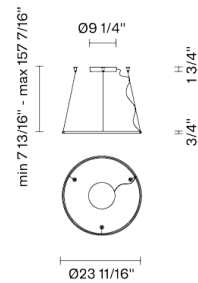

Olympic F45A27A76

Lorenzo Truant

Fixture Type
Project Name

Description

Pendant lamp with bronze anodised aluminium structure and plastic material diffuser.

Voltage
120V/24V

Dimmable
0-10V

Specs
 **DRY**

Light source

LED 1x36W-120°
2700K delivered
3260 delivered lumens Cri 90+

Notes

Replaces Model F45A07 A 76
277V, 0-10V Dimming available

Included accessories

LED
0-10V Dimmable electronic driver

Weight Lamp

Net: 0 lb

Packaging

Gross weight: 0 lb
Volume: 0 ft³
Number of boxes:

Dimensions

Material

Aluminium - Plastic

Color

 Bronze