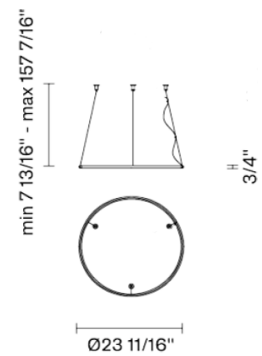

Olympic F45A27V01

Lorenzo Truant

Fixture Type
Project Name

Dimensions

Description

-24" Diameter pendant lamp with white painted aluminium structure and diffuser.
Ring Only Component Number (No Canopy). Requires Driver / Canopy.