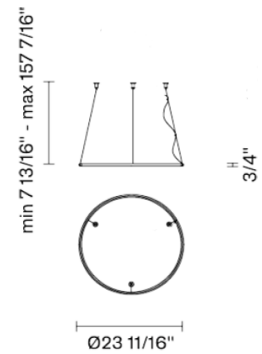

Olympic F45A27V76

Lorenzo Truant

Fixture Type
Project Name

Dimensions

Description

-24" Diameter pendant lamp with bronze finished aluminium structure and white diffuser.
Ring Only Component Number (No Canopy). Requires Driver / Canopy.