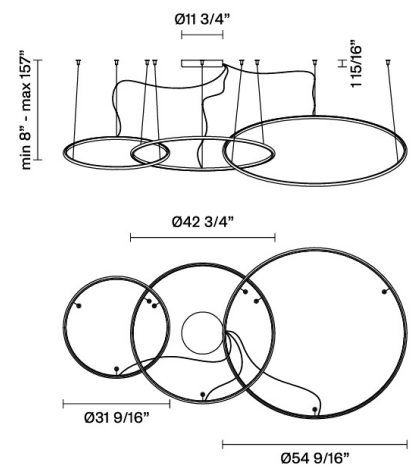

Olympic F45A31A01

Lorenzo Truant

Fixture Type
Project Name

Description

Composition with the three pendants with white painted aluminium structure and plastic material diffuser.

Voltage

UNV 120V-277/24V

Dimmable

0-10V

Specs

DRY

Light source

LED 1x196W-120°
2700K delivered
18495 delivered lumens Cri 90+
0-10V Dimming

Notes

Composition with the three suspensions
Replaces Model F45A11 A 01

Included accessories

LED
0-10V Dimmable electronic driver

Dimensions

Material

Aluminum - Plastic

Color

White

Other colors available

Check online www.fabbian.us