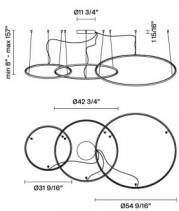

F45A31 A 01 Replaces Model F45A11 A 01	White	LED UNV 120V-277V/24V x196W-120°	DRY
F45A31 A 76 Replaces Model F45A11 A 76	Bronze	2700K delivered 18495 delivered lumens Cri 90+ 0-10V Dimming	

F45A65 A 01	White	LED UNV 120V-277V/24V	DRY
F45A65 A 76	Bronze	x196W-120° 3200K delivered 18495 delivered lumens Cri 90+ 0-10V Dimming	

F45A45 A 01	White	LED UNV 120V-277V/24V	DRY
F45A45 A 76	Bronze	x196W-120° 3700K delivered 18495 delivered lumens Cri 90+ 0-10V Dimming