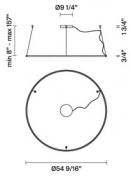

54 1/2"

code	color	electrification	technical info

F45A25 A 01 Replaces Model F45A05 A 01	White	LED 120V/24V x83W-120°	DRY
F45A25 A 76 Replaces Model F45A05 A 76	Bronze	2700K delivered 7900 delivered lumens Cri 90+ 0-10V Dimming	

F45A64 A 01	White	LED 120V/24V	DRY
F45A64 A 76	Bronze	1x83W-120° 3200K delivered 7900 delivered lumens Cri 90+ 0-10V Dimming	

F45A44 A 01	White	LED 120V/24V	DRY
F45A44 A 76	Bronze	1x83W-120° 3700K delivered 7900 delivered lumens Cri 90+ 0-10V Dimming