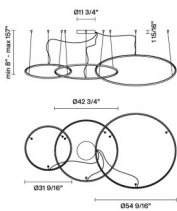

F45A31 A 01

Replaces Model F45A11 A 01

White

LED UNV 120V-277V/24V

F45A31 A 76

Replaces Model F45A11 A 76

Bronze

x196W-120°
2700K delivered
18495 delivered lumens Cri 90+
0-10V Dimming

F45A65 A 01

F45A65 A 76

White

Bronze

LED UNV 120V-277V/24V

x196W-120°

3200K delivered

18495 delivered lumens Cri 90+

0-10V Dimming

F45A45 A 01

F45A45 A 76

White

Bronze

LED UNV 120V-277V/24V

x196W-120°

3700K delivered

18495 delivered lumens Cri 90+

0-10V Dimming