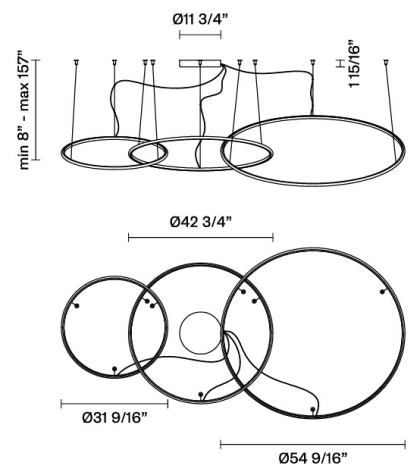

Olympic
F45A31A76

Lorenzo Truant

Fixture Type
Project Name

Description

Composition of three pendant lamps with bronze anodized aluminium structure and plastic material diffuser.

Voltage

UNV 120V-277/24V

Dimmable

0-10V

Specs

DRY

Light source

LED 196W-120°
2700K delivered
18495 delivered lumens Cri 90+

Notes

Composition with the three suspensions;
Replaces Model F45A11 A 76

Included accessories

LED
Dimmable electronic driver

Weight Lamp

Net: 0 lb

Packaging

Gross weight: 0 lb
Volume: 0 ft³
Number of boxes:

Dimensions

Material

Aluminium - Plastic