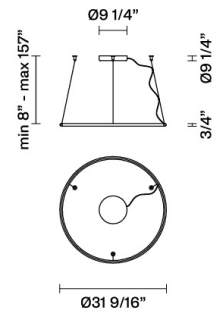

Olympic F45A41A01

Lorenzo Truant

Fixture Type
Project Name

Description

Pendant lamp with white painted aluminium structure and plastic material diffuser.

Voltage
120V/24V

Dimmable
0-10V

Specs
 **DRY**

Light source

LED 1x48W-120°
3700K delivered
4475 delivered lumens Cri 90+

Notes

277V, 0-10V Available

Included accessories

LED
0-10V Dimmable electronic driver

Weight Lamp

Net: 0 lb

Packaging

Gross weight: 0 lb
Volume: 0 ft³
Number of boxes:

Dimensions

Material

Aluminium - Plastic

Color

White

Other colors available