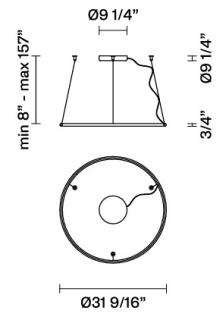

Olympic F45A41A76

Lorenzo Truant

Fixture Type
Project Name

Dimensions

Description

Pendant lamp with bronze anodised aluminium structure and plastic material diffuser.

Voltage
120V/24V

Dimmable
0-10V