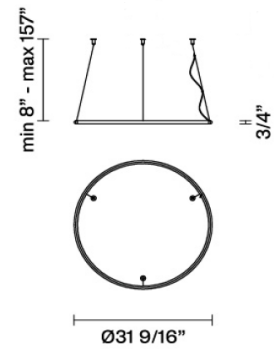

Olympic F45A41V76

Lorenzo Truant

Fixture Type
Project Name

Dimensions

Description

31" Diameter pendant lamp with bronze finish aluminium structure and white diffuser.
Ring Only Component Number (No Canopy). Requires Driver / Canopy.

Voltage

Remote
Drive

Dimmable
0-10V

Specs

DRY

Material

Aluminum - Plastic

Light source