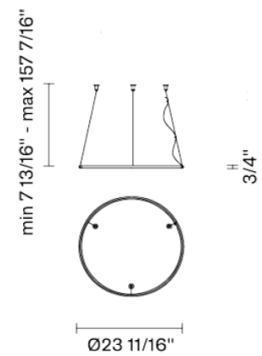

### Dimensions

### Description

-24" Diameter pendant lamp with white painted aluminium structure and diffuser.  
**Ring Only Component Number (No Canopy). Requires Driver / Canopy.**