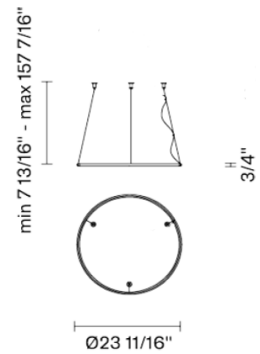

Olympic F45A42V76

Lorenzo Truant

Fixture Type
Project Name

Dimensions

Description

-24" Diameter pendant lamp with bronze finished aluminium structure and white diffuser.
Ring Only Component Number (No Canopy). Requires Driver / Canopy.